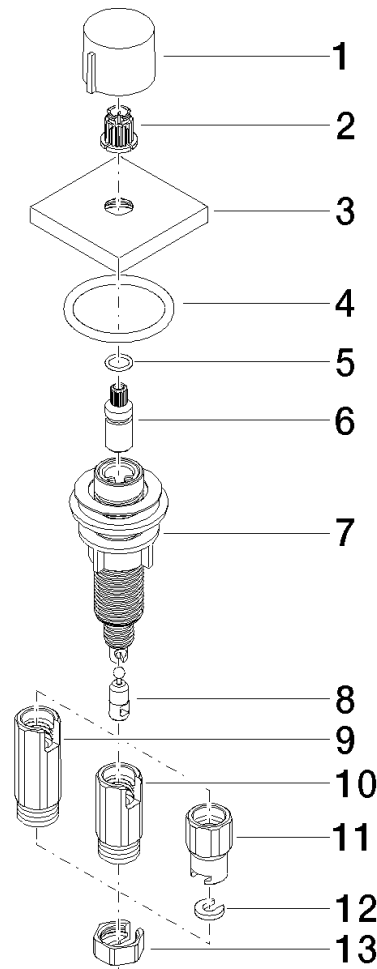

Strainer waste with control handle - Brushed Durabronz (23kt Gold)

LOT

10 711 970

- control for single basin
- including adapter for Bowden cable

Fits LOT

	Brushed Durabronz (23kt Gold)	10 711 970-28
	Chrome	10 711 970-00
	Brushed Platinum	10 711 970-06
	Platinum	10 711 970-08
	Durabronz (23kt Gold)	10 711 970-09
	Dark Chrome	10 711 970-19
	Matte Black	10 711 970-33
	Brushed Champagne (22kt Gold)	10 711 970-46
	Champagne (22kt Gold)	10 711 970-47
	Brushed Chrome	10 711 970-93
	Brushed Dark Platinum	10 711 970-99

10 711 970

mm [inches]

10 711 970

Parts for other finishes can be found here: [Chrome](#)

Spare parts list

No.	Item Number	Name	Quantity used	Delivery time
1	09 20 97 030-28	handle	1	20
2	90 12 12 002 00 90	fixing cap	1	2
3	09 27 87 007-28	rosette	1	20
4	90 14 10 043 00 90	seal	1	2
5	09 14 10 042 90	seal	1	2
6	09 29 06 087-28	spindle	1	-
Spare part can no longer be ordered, please order the replacement item				
7	04 30 01 029 00 90	adaptor	1	2
8	09 24 03 175 90	adaptor	1	2
9	09 11 10 073-07	connection	1	30
10	09 11 10 074-07	connection	1	30
11	09 11 10 079-07	connection	1	30
12	09 30 11 087 90	disc	1	2
13	09 23 30 024-07	nut	1	30